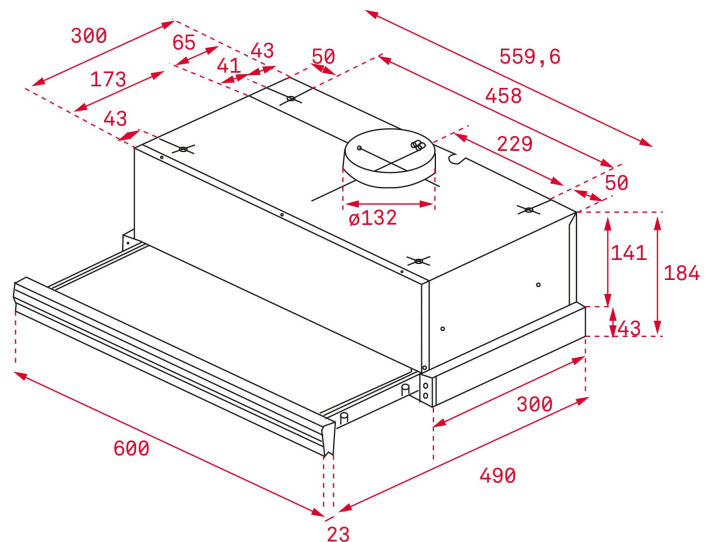

CNL 6415 PLUS 60cm Pull-out Hood with ECOPOWER motor and and 5+1 speeds

LED lighting

Stop delay timer

DESCRIPTION

60cm Pull-out Hood with ECOPOWER motor and and 5+1 speeds

LIFE STYLE

Total

COLORS

REFERENCE

REF. 40436822
EAN. 8421152146224

FEATURES

Pull-out hood
EcoPower motor
Energy Efficiency class: A
Electronic control panel
5+1 speeds
Exhaust capacities:
Free Outlet, m³/h: 393
Qboost, m³/h: 385
Max., m³/h: 293
Min., m³/h: 141
Noise (LwA) Boost Speed, dB: 69
Noise (LwA) Max Speed, dB: 63,9
Noise (LwA) Min Speed, dB: 51,6
1 LED bar
2 stainless Steel filters MMX
Reinforced Black Glass upper structure
Automatic Lighting
Exchangeable Front Panel

DIMENSIONS

Product height (mm): 184

Product width (mm): 600

Product depth (mm): 300/490

Product length (mm):

Net weight (Kg): 7,26

TECH SPECS

FEATURES

Certificates: CE; CB; Rohs
Ø Outlet (mm): 120
Inside light Consumption (W): 19
Plug type: European plug
Power rate (V): 230
Frequency (Hz): 50
Total hood power (W): 119
Number of motors: 1
Motor power (W): 110