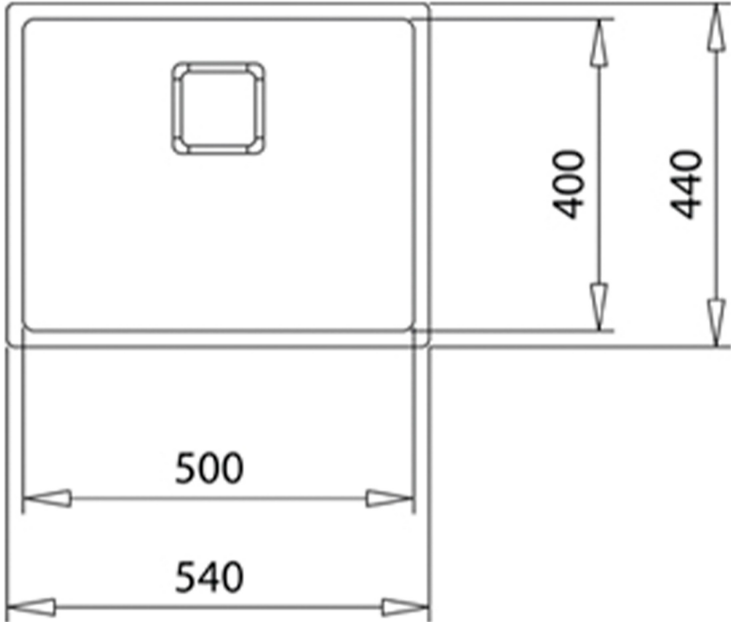

Maestro

COLOURS

REFERENCE

REF. 115000012
EAN. 8434778004380

TEKA

FlexLinea RS15 50.40

FEATURES

FlexLinea Series
Stainless steel sink
One bowl
3-in-1 installation possibilities: undermount, top or flush
Easy clean radius R15 corners
3½" SQ manual basket waste with siphon
Decorative SQ cover
SilentSmart, 50% less noise
200 mm deep bowl
60 cm base unit

FlexLinea RS15 50.40

DIMENSIONS

- Product height (mm):
- Product width (mm): 440
- Product depth (mm): 200
- Product length (mm): 540
- Net weight (Kg): 4,1

TECH SPECS

MAIN BOWL

- Main Bowl Length (mm): 500
- Main Bowl Width (mm): 400
- Main Bowl Depth (mm): 200

OTHER FEATURES

- Material: Stainless Steel
- Type of installation: Top, Flush, Undermount
- Valve hole type: 3½" SQUARED
- Overflow hole: Rectangular
- Sink Bowl / Top thickness (mm): 1,0

OTHERS

- Base unit (cm): 60

SINK LAY OUT

- Number of bowls: 1B
- Number of drainers: 1B

ACCESSORIES

- Soundproof: Yes

SilentSmart: Yes

Installation clips: Yes

Siphon: Yes