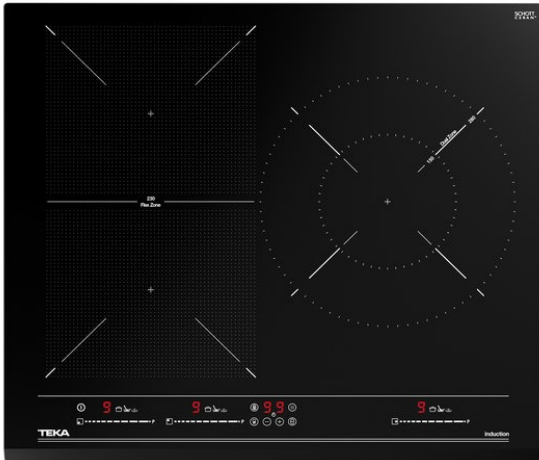

TEKA**MAESTRO IZF 65320 MSP**

Urban Colors Edition Flex Induction hob in 60 cm with Direct Functions and Touch Control MultiSlider

MultiSlider

Autolock

Power

Power Plus

Easy installation

Flex

**REFERENCE**

REF: 112510015

EAN: 8434778011630

FEATURES

Urban Colors Edition
 Flex Induction hob
 Direct functions: simmering, melting and keep warm
 Touch Control MultiSlider
 3 cooking zones
 1 zone Ø 150/280 mm
 2 zones Ø 230 X 188 mm
 Ceramic glass surface
 Auto-lock safety system
 Cooking timer
 Power plus
 Child lock
 Residual heat indicator
 Power management
 Easy installation kit
 Maximum nominal power 7200 W
 Optional: Grilling plate
 Optional: Teppanyaki

DIMENSIONS

Product height (mm): 53
Product width (mm): 600
Product depth (mm): 510
Product length (mm):
Net weight (Kg): 10,7

TECH SPECS

Power rate (V): 220-240
 Frequency (Hz): 50/60
 Maximum Nominal Power (W): -

COLOURS

112510015

Black Glass