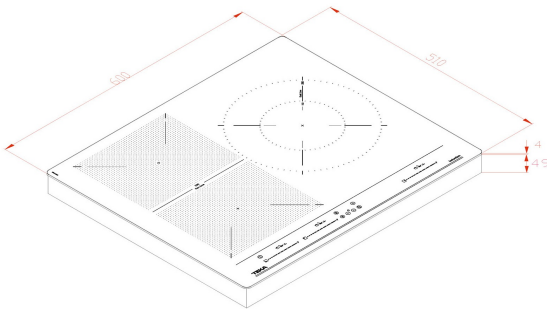

TEKA**MAESTRO IZF 65320 MSP**

Urban Colors Edition Flex Induction hob in 60 cm with Direct Functions and Touch Control MultiSlider

MultiSlider

Autolock

Power

Power Plus

Easy installation

Flex

**REFERENCE**

REF: 112510015

EAN: 8434778011630

FEATURES

Urban Colors Edition
 Flex Induction hob
 Direct functions: simmering, melting and keep warm
 Touch Control MultiSlider
 3 cooking zones
 1 zone Ø 150/280 mm
 2 zones Ø 230 X 188 mm
 Ceramic glass surface
 Auto-lock safety system
 Cooking timer
 Power plus
 Child lock
 Residual heat indicator
 Power management
 Easy installation kit
 Maximum nominal power 7200 W
 Optional: Grilling plate
 Optional: Teppanyaki

DIMENSIONS

Product height (mm): 53
Product width (mm): 600
Product depth (mm): 510
Product length (mm):
Net weight (Kg): 10,7

TECH SPECS

Power rate (V): 220-240
 Frequency (Hz): 50/60
 Maximum Nominal Power (W): -