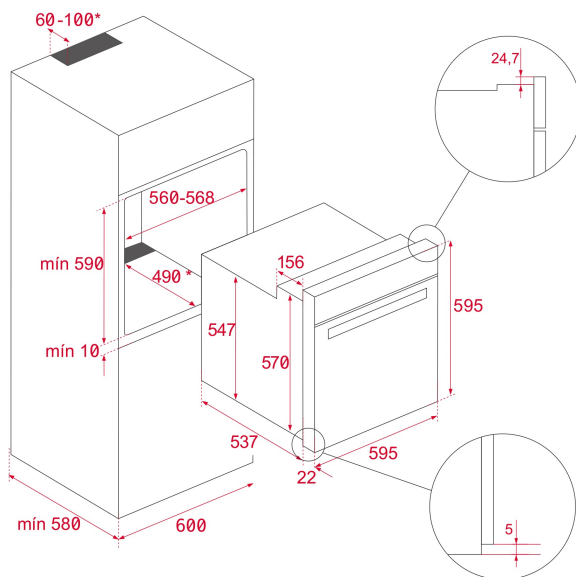

DIMENSIONS**Product height (mm):** 595**Product width (mm):** 595**Product depth (mm):** 537+22**Product length (mm):****Net weight (Kg):** 28**TECH SPECS**

Energy Efficiency Class: A+

Power rate (V): 220-240