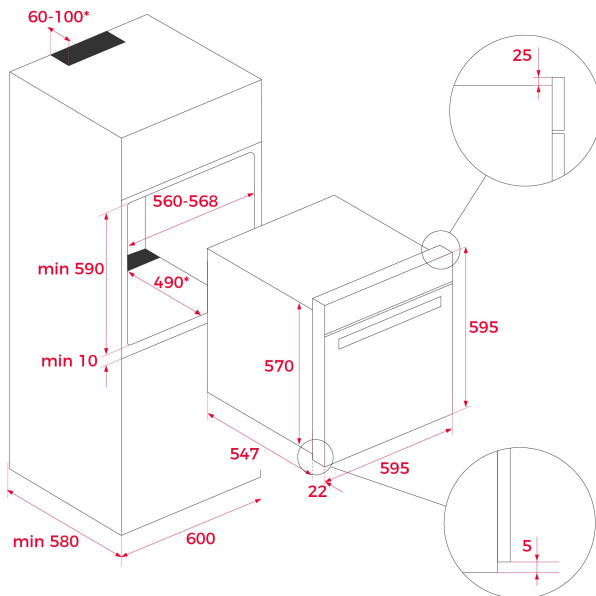

REFERENCE

REF: 111200002

EAN: 8434778024784

FEATURES

Multifunction SurroundTemp Steam oven
12 cooking functions
Automatic SteamClean system
Touch control display with knobs
Electronic timer
Chrome supports with 5 cooking levels
Easy slide telescopic guides
Removable triple glazed door
Automatic disconnection security system
SoftClose system
Automatic quick preheating
Anti-tip deep tray
Baking tray and reinforced grid included
Capacity (gross/net): 71 / 70 litres

DIMENSIONS

Product height (mm): 595

Product width (mm): 595

Product depth (mm): 537+22

Product length (mm):

Net weight (Kg): 32

TECH SPECS

Energy Efficiency Class: A+

Power rate (V): 220/240

Frequency (Hz): 50/60

Maximum Nominal Power (W): 3215

COLOURS

111200002

Black glass