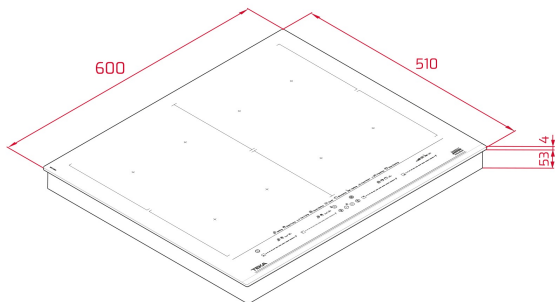

REFERENCE

REF: 112500037

EAN: 8434778016208

FEATURES

Urban Colors Edition

MasterSense Series

FullFlex Induction hob

Direct functions with temperature sensors: Rice cooking, confit, poaching, grilling, pan frying, deep frying, quick boiling, keep warm, simmering and melting.

Touch Control MultiSlider

4 cooking zones

4 zones Ø 262,5 X 195 mm

Ceramic glass surface

Auto-lock safety system

Cooking timer

Power plus

Child lock

Residual heat indicator

Power management

Easy installation kit

Maximum nominal power 7400 W

Optional: Grilling plate

Optional: Teppanyaki

DIMENSIONS

Product height (mm): 57

Product width (mm): 600

Product depth (mm): 510

Product length (mm):

Net weight (Kg): 13,21

TECH SPECS

Power rate (V): 220-240

Frequency (Hz): 50/60

Maximum Nominal Power (W): -

COLOURS

112500037

Black Glass