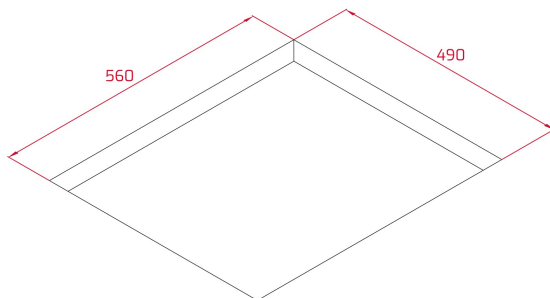

REFERENCE

REF: 112500037

EAN: 8434778016208

FEATURES

Urban Colors Edition

MasterSense Series

FullFlex Induction hob

Direct functions with temperature sensors: Rice cooking, confit, poaching, grilling, pan frying, deep frying, quick boiling, keep warm, simmering and melting.

Touch Control MultiSlider

4 cooking zones

4 zones Ø 262,5 X 195 mm

Ceramic glass surface

Auto-lock safety system

Cooking timer

Power plus

Child lock

Residual heat indicator

Power management

Easy installation kit

Maximum nominal power 7400 W

Optional: Grilling plate

Optional: Teppanyaki

DIMENSIONS

Product height (mm): 57

Product width (mm): 600

Product depth (mm): 510

Product length (mm):

Net weight (Kg): 13,21

TECH SPECS

Power rate (V): 220-240

Frequency (Hz): 50/60

Maximum Nominal Power (W): -

COLOURS

112500037

Black Glass