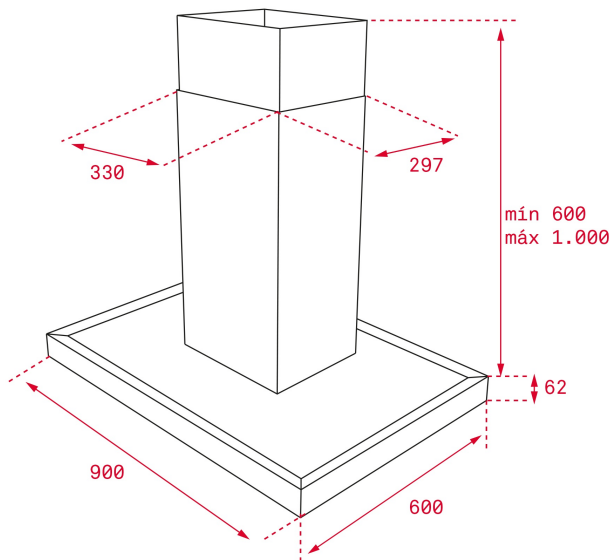

REFERENCE

REF: 40484640

EAN: 8421152145715

FEATURES

Decorative horizontal island hood
 Electronic control with display
 3 speeds + 1 intensive
 Free Outlet exhaust capacity (m³/h): 920
 Intensive speed exhaust capacity (m³/h): 796
 Max speed exhaust capacity (m³/h): 605
 Min speed exhaust capacity (m³/h): 311
 Intensive speed sound level (dBA): 71
 Max speed sound level (dBA): 66
 Min speed sound level (dBA): 52
 4 LED lamps
 2 Stainless Steel filters
 Stop delay timer
 Filter saturation indicator
 Easy-Clean inside panel
 Operating pilot light
 Anti-return valve included
 Outlet reduction included
 Optional recirculation kit with tube cover installation: SET 1/T1
 Optional Charcoal Filter: D4C

LED

Stop Delay
Timer

DIMENSIONS

Product height (mm): 817 / 1117 + 62**Product width (mm):** 900**Product depth (mm):** 600**Product length (mm):****Net weight (Kg):** 36,01

TECH SPECS

Energy Efficiency Class: A