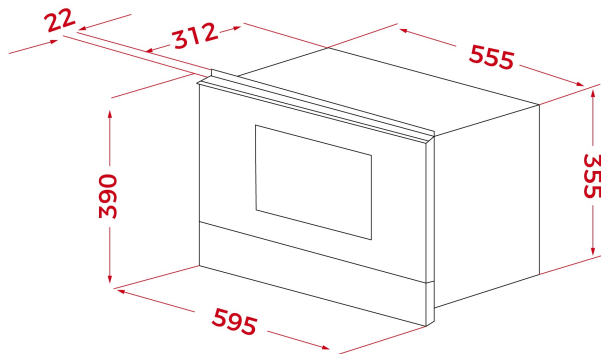

Electronic Door Opening

22L

**FEATURES**

Infinity G1 special edition  
Designed in Italy by Giugiaro Italdesign  
Built-in Microwave + Grill  
Exclusive matte black finishing  
Ceramic base with uniform heating  
3 cooking functions  
5 power levels, 850 W  
Grill power: 1200 W  
Defrost by time and weight  
Touch control display with knobs and minute minder  
Double glazed door with left opening  
Electronic door opening  
Automatic disconnection when open door  
Incandescent inner light  
Dropdown grill  
Quick start  
Capacity (gross/net): 22 /21.56 litres  
Stainless steel cavity  
Crunch plate included

**DIMENSIONS****Product height (mm):** 390**Product width (mm):** 595**Product depth (mm):** 334**Product length (mm):** 555**Net weight (Kg):** 23,2**TECH SPECS**

MWO Power (W): 850

Frequency (Hz): 50

Maximum Nominal Power (W): 2700