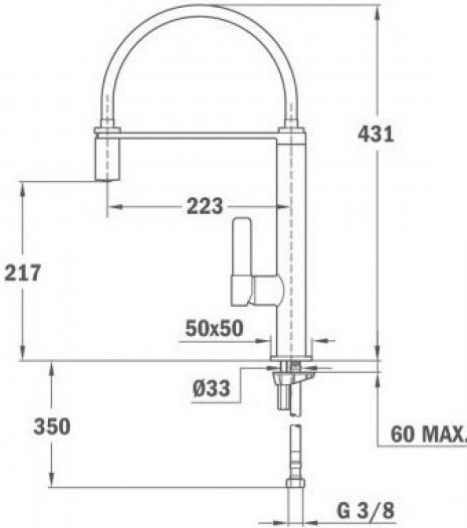

LIFE STYLE

Maestro

COLOURS

REFERENCE

REF. 62937020FN
EAN. 8421152139714

FEATURES

High spout kitchen tap
Swivel and flexible spout
Anti-scale aerator
Pull-down shower 1 function: aerated spray
High resistant flexible rubber tube
Stainless steel flexible hose
Cartridge with ceramic discs of high resistance
Highly precise temperature control
Greater handling sensitivity with smoother movements
3/8" flexible inlet pipes

FO 937

DIMENSIONS

- Product height (mm): 431
- Product width (mm): 223
- Product depth (mm): 50x50
- Product length (mm): 350
- Net weight (Kg): 2,4

TECH SPECS

MODELS

Type of installation: Free standing