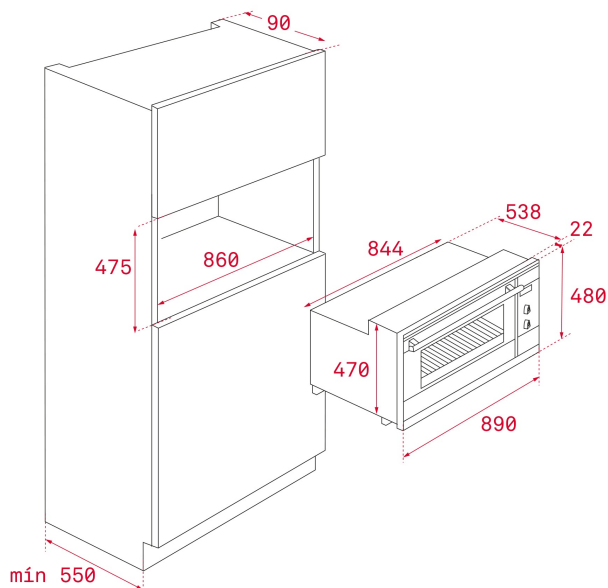

COLOURS

41592223

Black Glass