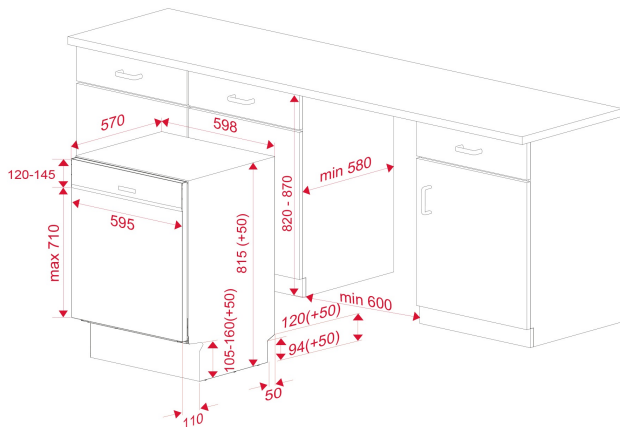

REFERENCE

REF: 114270013

EAN: 8434778013719

FEATURES

ExpertCare series

Partially integrated Dishwasher

Electronic control panel with display

Capacity: 13 plate settings

Washing programs: 7

Washing temperatures: 45°, 50°, 55°, 65°, 70°C

SmartSensor measure the level of dirtiness

MultiCleaner Sensor

FlexiSet 2 lower basket

Special programs: AutoClean, AutoProgram, Intensive program,

ECO program, 1-Hour, Whisper program, PreWash

Special functions: Half load, Express, PowerWash, ExtraDry

AquaStop and AquaSafe safety systems

Low salt and rinse indicator

Beam on floor

Adjustable upper basket

Delay timer: 1-24 hours

Noise level: 47 dBA

Adjustable back feet from front

Sliding Detergent drawer

Column installation

DIMENSIONS

Product height (mm): 815

Product width (mm): 598

Product depth (mm): 570

Product length (mm):

Net weight (Kg): 29,3

TECH SPECS

Energy Efficiency Class: A++

Energy Consumption (Kw/day): -

Water consumption (litres/year): 3080

Noise Level (dBA): 49

Power rate (V): 220

Frequency (Hz): 60

COLOURS

114270013

Stainless Steel

114270011

Stainless Steel