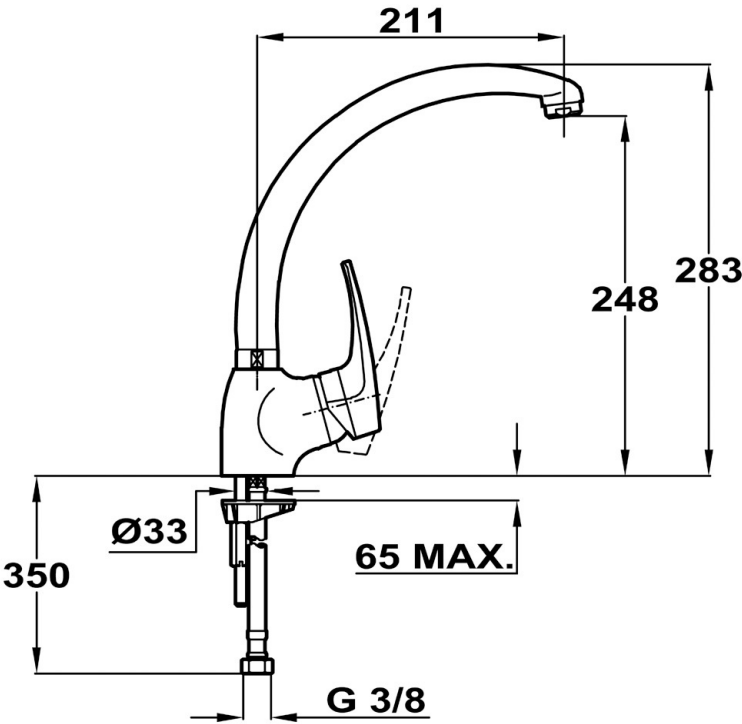

MB2 Mixer

DESCRIPTION

Mixer

LIFE STYLE

Easy

COLOURS

REFERENCE

REF. 409113HD
EAN. 8413509204572

MB2

FEATURES

Mixer
Swivel spout 3/8" flexible inlet pipes
Anti-scale aerator

MB2

DIMENSIONS

- Product height (mm):
- Product width (mm):
- Product depth (mm):
- Product length (mm):
- Net weight (Kg): 1,38