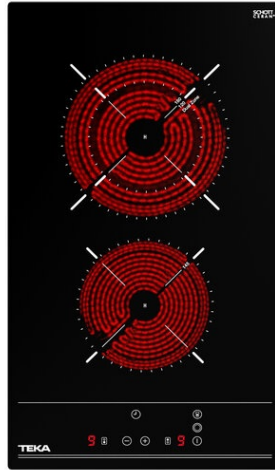

TZC 32320 TTC 30cm Modular Vitroceramic Hob with Touch Control

Autolock

Easy
installation

DESCRIPTION

30cm Modular Vitroceramic Hob with Touch Control

LIFE STYLE

Total

COLOURS

REFERENCE

REF. 112540002
EAN. 8434778012651

TEKA

TZC 32320 TTC

FEATURES

Urban Colors Edition
VarioPro Series
Modular Vitroceramic hob
Touch Control
2 cooking zones
1 high lights Ø 120/180 mm
1 high lights Ø 145 mm
Ceramic glass surface
Cooking timer
Residual heat indicator
Easy installation kit
Maximum nominal power 2900 W
Optional: Grilling plate
Optional: Teppanyaki

DIMENSIONS

Product height (mm): 58
Product width (mm): 300
Product depth (mm): 510
Product length (mm):
Net weight (Kg): 4,26

TECH SPECS

FITTING MEASURES

Built-in Width (mm): 270
Built-in Depth (mm): 490
Built-in height (mm): 58

FEATURES

Number of electric power levels: 9

ELECTRIC CONNECTION

Maximum Nominal Power (W): 2900
Frequency (Hz): 50/60
Power rate (V): 220-240
Cable Connection Length (cm): 110
Maximum Nominal Power (W) (Electric hob): 2900