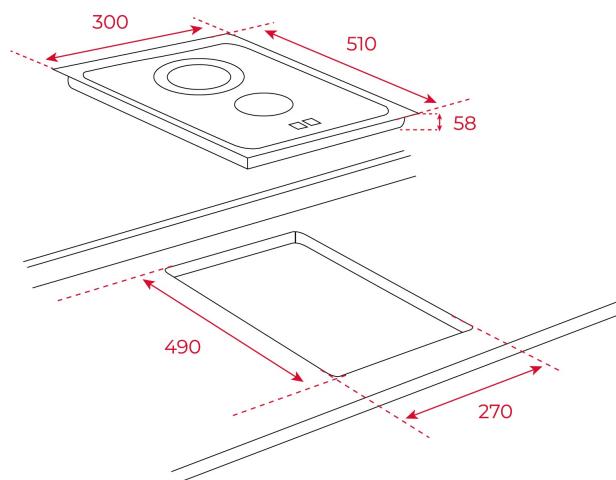

REFERENCE

REF. 112540002
EAN. 8434778012651

TEKA

TZC 32320 TTC

FEATURES

Urban Colors Edition
VarioPro Series
Modular Vitroceramic hob
Touch Control
2 cooking zones
1 high lights Ø 120/180 mm
1 high lights Ø 145 mm
Ceramic glass surface
Cooking timer
Residual heat indicator
Easy installation kit
Maximum nominal power 2900 W
Optional: Grilling plate
Optional: Teppanyaki

DIMENSIONS

Product height (mm): 58
Product width (mm): 300
Product depth (mm): 510
Product length (mm):
Net weight (Kg): 4,26

TECH SPECS

FITTING MEASURES

Built-in Width (mm): 270
Built-in Depth (mm): 490
Built-in height (mm): 58

FEATURES

Number of electric power levels: 9

ELECTRIC CONNECTION

Maximum Nominal Power (W): 2900
Frequency (Hz): 50/60
Power rate (V): 220-240
Cable Connection Length (cm): 110
Maximum Nominal Power (W) (Electric hob): 2900