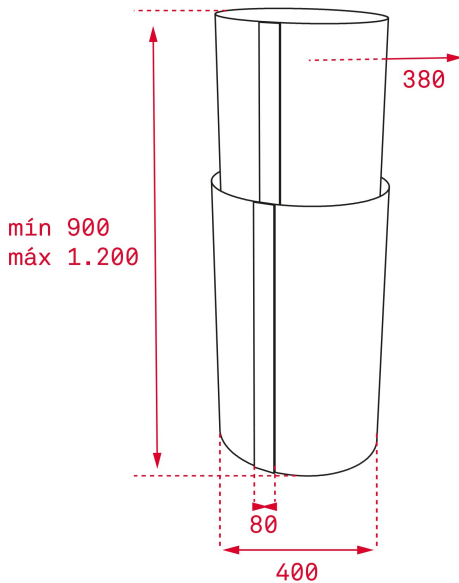

LED

Stop Delay
Timer

REFERENCE

REF: 40480330

EAN: 8421152145869

FEATURES

Decorative tubular island hood
 Electronic control with display
 3 speeds + 1 intensive
 Free Outlet exhaust capacity (m³/h):920
 Intensive speed exhaust capacity (m³/h):771
 Max speed exhaust capacity (m³/h):525
 Min speed exhaust capacity (m³/h): 305
 Intensive speed sound level (dBA): 78
 Max speed sound level (dBA): 72
 Min speed sound level (dBA): 50
 2 LEDS lamps
 1 Stainless Steel filter
 Stop delay timer
 Filter saturation indicator
 Operating pilot light
 Anti-return valve included
 Outlet reduction included
 Optional recirculation kit with tube cover installation: SET 1/11
 Optional Charcoal Filter: D4C

DIMENSIONS

Product height (mm): 900-1200**Product width (mm):** 400**Product depth (mm):** 400**Product length (mm):****Net weight (Kg):** 21,5

TECH SPECS

Energy Efficiency Class: A

Noise (LwA) Min Speed (dB): 50

Noise (LwA) Max Speed (dB): 72

Noise (LwA) Boost Speed (dB): 78

Ø Outlet (mm): 150

COLOURS

40480330

Stainless Steel