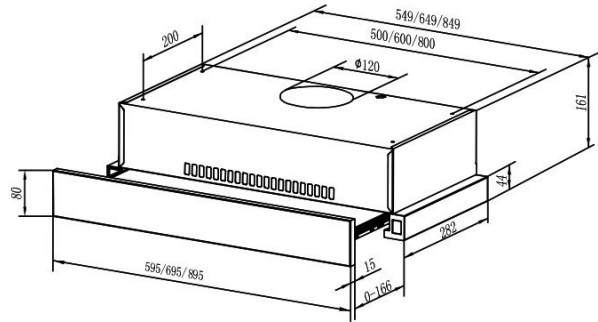

TEKA

TLR2 62

FEATURES

Re-circulation pull-out hood
Mechanical control panel
2 speeds
Exhaust capacities: Free Outlet, m³/h: 400
2 Incandescent lamps
2 aluminium filters
Automatic Lighting
Exhaust ventilation on front

TLR2 62

DIMENSIONS

Product height (mm): 161

Product width (mm): 595

Product depth (mm): 300

Product length (mm):

Net weight (Kg): 4,26