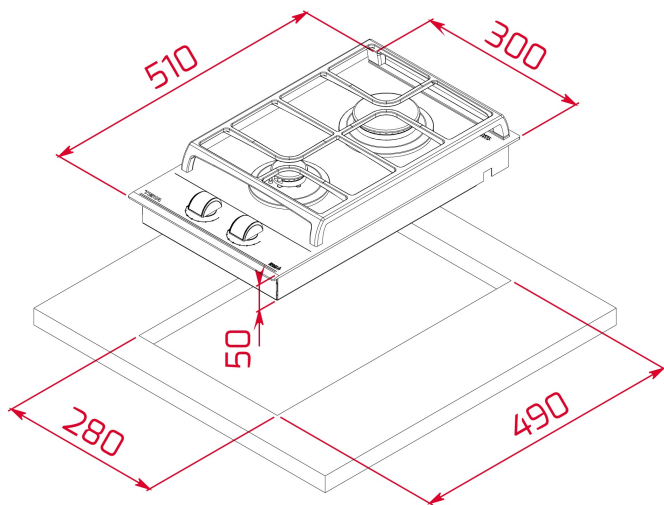

TEKA**TOTAL GZC 32300 XB**

Gas on Glass Hob in 30cm with ExactFlame function

Auto ignition

Autolock

ExactFlame

Easy installation

**REFERENCE**

REF: 112570196

1 auxiliary burner, 1 kW

Ceramic glass surface

Auto ignition

Auto-lock safety system

Cast iron grids

Easy installation kit

Maximum nominal power 3800 W

DIMENSIONS**Product height (mm):** 98**Product width (mm):** 300**Product depth (mm):** 510**Product length (mm):****Net weight (Kg):** 6,25**TECH SPECS**