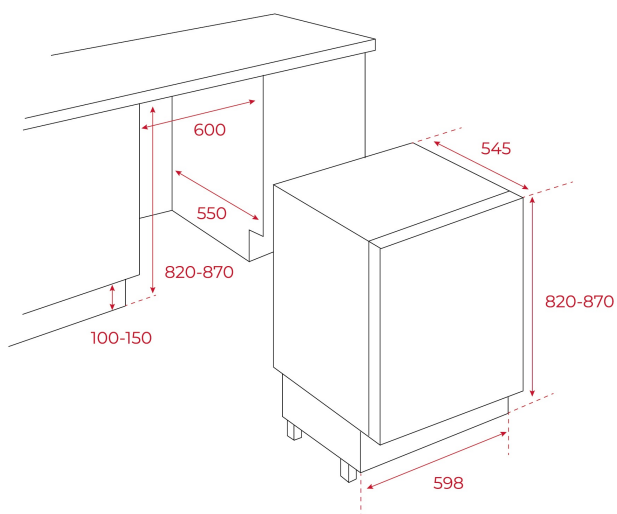

**TEKA****TOTAL TFI3 130 D EU**

Built-in Refrigerator of 85cm

Motor  
Inverter

Easy 90

LED

## FEATURES

Built-in table top refrigerator  
Manual defrost  
Manual adjustable thermostat  
2 safety glass shelves  
Mini freezer included  
Front adjustable feet  
LED illumination  
Reversible doors  
Climate class: SN/T  
Total capacity (gross/net): 125 / 107 litres  
Ice cube tray included

## DIMENSIONS

**Product height (mm):** 820**Product width (mm):** 598**Product depth (mm):** 545**Product length (mm):****Net weight (Kg):** 31,5