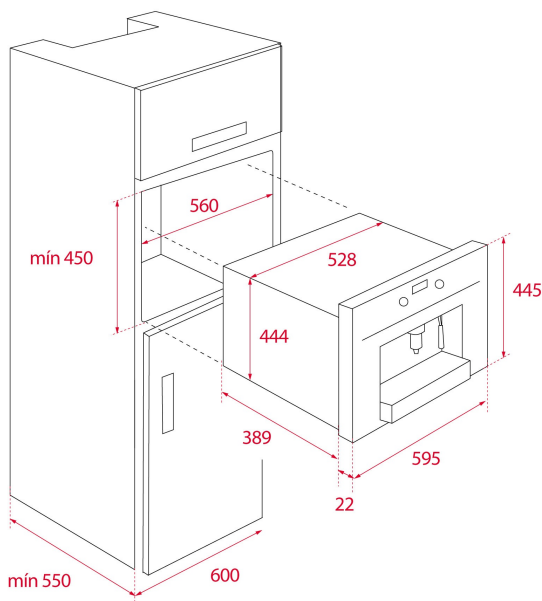

Coffee
beans

Ground
coffee