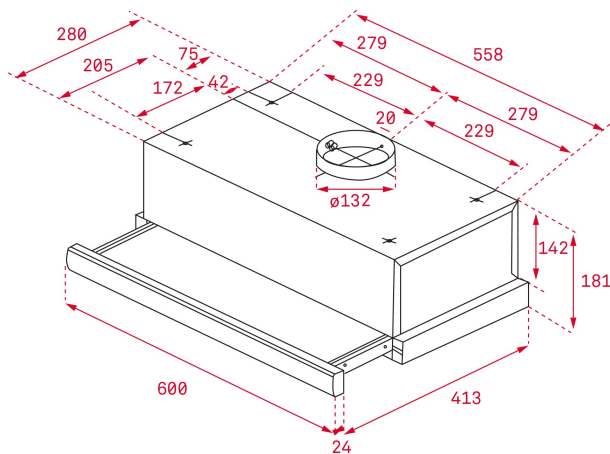

TEKA**EASY TL 6310**

60cm Pull-out Hood with double motor turbine and 2 speeds

REFERENCE

REF: 40474250

EAN: 8421152145975

FEATURES

Pull-out hood
Mechanical control
2 speeds
Free Outlet exhaust capacity (m³/h): 366
Max speed exhaust capacity (m³/h): 332
Min speed exhaust capacity (m³/h): 233
Max speed sound level (dBA): 54
Min speed sound level (dBA): 45
2 LED lamps
2 aluminium filters
Exchangeable front panel
Anti-return valve included
Optional Charcoal Filter: CNL 1C

LED

DIMENSIONS**Product height (mm):** 181**Product width (mm):** 600**Product depth (mm):** 304-437**Product length (mm):****Net weight (Kg):** 6,1**TECH SPECS**

Energy Efficiency Class: D

Noise (LwA) Min Speed (dB): 49

Noise (LwA) Max Speed (dB): 65

Noise (LwA) Boost Speed (dB): N/A

Ø Outlet (mm): 120

COLOURS

40474250

Stainless Steel