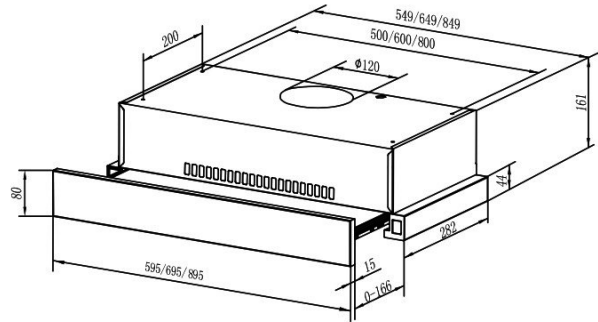

TEKA

TLR2 92

FEATURES

Re-circulation pull-out hood
Mechanical control panel
2 speeds
Exhaust capacities: Free Outlet, m³/h: 400
2 Incandescent lamps
3 aluminium filters
Automatic Lighting
Exhaust ventilation on front

TLR2 92

DIMENSIONS

Product height (mm): 161

Product width (mm): 895

Product depth (mm): 300

Product length (mm):

Net weight (Kg): 4,26